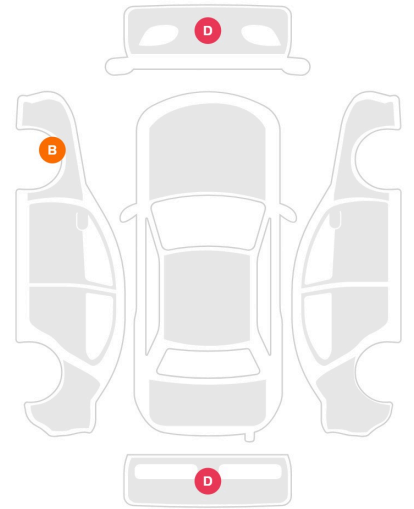

ARAÇ KODU: 936066

FİYAT
2.325.000 TL

KİLOMETER
205.000 KM

ENGINE
2497 CC

POWER
204 HP

TORQUE
250 NM

ACCELERATION
242 KM/S

FUEL
Gasoline

TRANSMISSION
F1 / Otomatik

BODY TYPE
Sports Cars

EXTERIOR COLOR
Mavi

INTERIOR COLOR
Beige

LOCATION
İstanbul

DRIVE
Rear Drive

CONSULTANT
Vedat T.
+90 533 296 57 20

HARDTOP
ÇOK KOLLU ÇELİK JANTLAR
ÇİFT ÇIKIŞLI EGZOZ
FONKSİYONEL DERİ DİREKSİYON
PADDLESHIFT (F1)
BMW DRİVE SELECT
ISITMALI ÖN KOLTUKLAR

ÇİFT BÖLGE KLİMA
YOL BİLGİSAYARI
AĖŞAP İÇ TRİMLER
DAYLIGHTS (GÜNDÜZ LEDLERİ)
OTOMATİK FAR SİSTEMİ
YAĞMUR SENSÖRÜ
CRUISE CONTROL