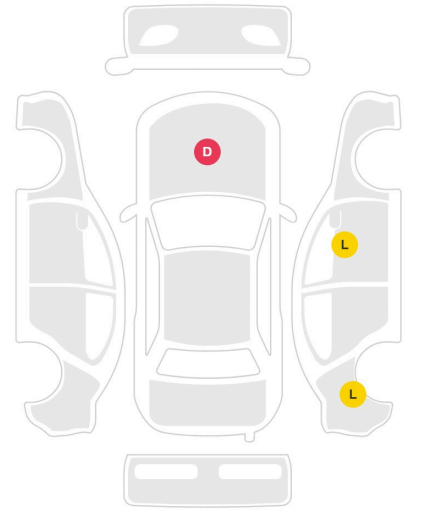

ARAÇ KODU: 935982

FİYAT
Please Ask

KİLOMETER	ENGINE
260.500 KM	2993 CC
POWER	TORQUE
258 HP	600 NM
ACCELERATION	FUEL
209 KM/S	Diesel
TRANSMISSION	BODY TYPE
Automatic	Suv Cars
EXTERİOR COLOR	INTERİOR COLOR
Siyah	Beige
LOCATION	DRİVE
İstanbul	4X4

CONSULTANT
Sarp G.
0533 566 49 61

MERCEKLİ Bİ XENON FARLAR
DAYLIGHTS (GÜNDÜZ LEDLERİ)
PANORAMİK AÇILIR CAM TAVAN
SOFT CLOSE (VAKUMLU KAPILAR)
SHADOW LİNE
PIANO BLACK DIŞ DETAYLAR
LED SİS FAR
ELEKTRİKLİ BAGAJ KAPAĞI
22" ÇOK KOLLU PIANO BLACK JANTLAR
HAYALET GÖSTERGE EKRANI
FONKSİYONEL ELEKTRİKLİ ISITMALI DERİ DİREKSİYON
PADDLESHIFT (F1)
KEYLESS GO (ANAHTARSIZ GİRİŞ & ÇALIŞTIRMA)
AIRMATIC ("YÜKSELME VE ALÇALMA" HAVALI SÜSPANSİYONLAR)
TERRAIN RESPONSE (ARAZİ SEÇENEKLERİ)

EĞİM İNİŞ KONTROLÜ (HDC)
DÜŞÜK ÇEKİŞTE KALKIŞ (LOW TRACTION LAUNCH)
TR HARİTALI NAVİGASYON
BLUETOOTH TELEFON BAĞLANTISI
ISITMALI SOĞUTMALI ÖN KOLTUKLAR
MASAJ FONKSİYONLU ÖN KOLTUKLAR
HAFIZALI ÖN KOLTUKLAR
ISITMALI SOĞUTMALI ARKA KOLTUKLAR
ARKA MULTİMEDYA EKRANLARI (GÖMÜLÜ)
4 BÖLGELİ DİJİTAL OTOMATİK KLİMA
GERİ GÖRÜŞ KAMERASI
OTOMATİK PARK ASİSTANI
ÖN ARKA PARK SENSÖRÜ
4X4 BİLGİ EKRANI
İÇ LED AMBIANS AYDINLATMA