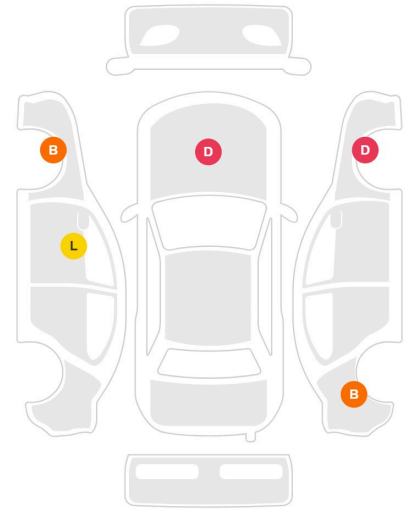

ARAÇ KODU: 935898

FİYAT
4.850.000 TL

KİLOMETER
130.000 KM

ENGINE
1991 CC

POWER
245 HP

TORQUE
370 NM

ACCELERATION
250 KM/S

FUEL
Gasoline

TRANSMISSION
F1 / Otomatik

BODY TYPE
Sports Cars

EXTERIOR COLOR
Siyah

INTERIOR COLOR
Kirmizi / Siyah

LOCATION
İstanbul

DRIVE
Rear Drive

CONSULTANT
Vedat Tohumcu
+90 533 296 57 20

BURMESTER SES SİSTEMİ
19' 5 KOLLU AMG JANTLAR
MERCEDES ANALOG SAAT
MERCEDES DYNAMIC SELECT (ADAPTİF SÜRÜŞ SEÇENEKLERİ)
TR HARİTALI NAVİGASYON
GERİ GÖRÜŞ KAMERASI
ÖN ARKA PARK SENSÖRÜ
AIRSCARF (ENSE ISITMA)
ELEKTRİKLİ ÖN KOLTUKLAR
HAFIZALI ÖN KOLTUKLAR
ISITMALI ÖN KOLTUKLAR
SOĞUTMALI ÖN KOLTUKLAR
ELEKTRİKLİ BEL VE BALDIR DESTEĞİ
AKTİF FREN ASİSTANI

DİKKAT ASİSTANI
PADDLESHIFT (F1)
HAYALET GÖSTERGE EKRANI
AMG KESİK DERİ DİREKSİYON
BORDO RENK TENTE
ÇİFT ÇIKIŞLI EGZOZ
SESLİ KOMUT
ÇİFT BÖLGE KLİMA
AUTO HOLD
APPLE CARPLAY
ANDROID AUTO
OTOMATİK FAR SİSTEMİ
CRUISE CONTROL
DAYLIGHTS (GÜNDÜZ LEDLERİ)