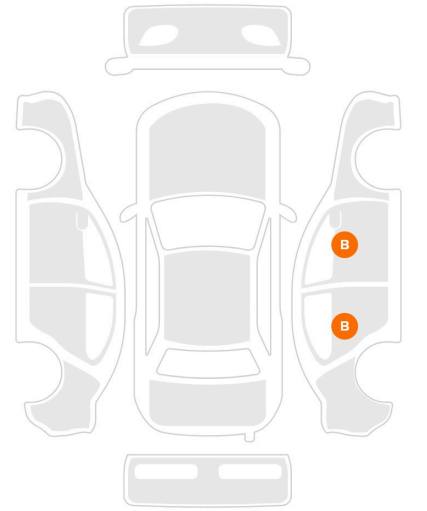

ARAÇ KODU: 935833

FİYAT
3.225.000 TL

KİLOMETER	ENGINE
51.500 KM	1499 CC
POWER	TORQUE
136 HP	220 NM
ACCELERATION	FUEL
203 KM/S	Gasoline
TRANSMISSION	BODY TYPE
Automatic	Suv Cars
EXTERİOR COLOR	INTERİOR COLOR
White	Siyah
LOCATION	DRİVE
İstanbul	Front-Wheel Drive

CONSULTANT
Vedat Tohumcu
+90 533 296 57 20

HEAD UP DISPLAY
HARMAN KARDON SES SİSTEMİ
360° KAMERA
ELEKTRİKLİ BAGAJ KAPAĞI
PANAROMİK CAM TAVAN
KABLOSUZ ŞARJ
19" V ŞEKİLLİ JANTLAR
FONKSİYONEL DERİ DİREKSİYON
HAYALET GÖSTERGE EKRANI
AUTO HOLD
TR HARİTALI NAVİGASYON
ŞERİT TERK UYARISI
KALKIŞ YARDIMI
ÇİFT YÖNLÜ DİJİTAL KLİMA

ARKA TYPEC ÇIKIŞLARI
BMW DRİVE SELECT(BMW SÜRÜŞ MODLARI)
ELEKTRİKLİ ÖN KOLTUKLAR
HAFIZALI SÜRÜCÜ KOLTUĞU
ISITMALI ÖN KOLTUKLAR
ANTRASİT TAVAN DÖŞEMESİ
APPLE CARPLAY
ANDROİD AUTO
ADAPTİF LED FARLAR
DAYLIGHTS (GÜNDÜZ LEDLERİ)
ELEKTRİKLİ KATLANIR YAN AYNALAR
CRUISE CONTROL
OTOMATİK FAR SİSTEMİ
ÖN ARKA KOL DAYAMA