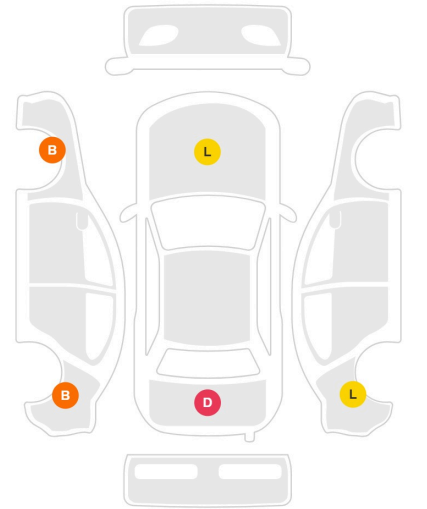

ARAÇ KODU: 9864

FİYAT
2.525.000 TL

KİLOMETER	ENGINE
146.000 KM	1595 Cc CC
POWER	TORQUE
HP	NM
ACCELERATION	FUEL
KM/S	Gasoline
TRANSMISSION	BODY TYPE
F1 / Otomatik	Passenger Cars
EXTERİOR COLOR	INTERİOR COLOR
Siyah	Taba
LOCATION	DRİVE
İstanbul	

CONSULTANT
Vedat Tohumcu
+90 533 296 57 20

HAFIZALI ÖN KOLTUKLAR
ADAPTİF HIZ SABİTLEYİCİ
PADDLESHIFT (F1)
PANORAMİK AÇILIR CAM TAVAN
ELEKTRONİK PARK FRENİ
ISITMALI ÖN KOLTUKLAR
ELEKTRİKLİ ÖN KOLTUKLAR
ELEKTRİKLİ DİREKSİYON
TOUCHPAD
ANALOG SAAT
DAYLIGHTS (GÜNDÜZ LEDLERİ)
HIZ LİMİTLEYİCİ
HIZ SABİTLEYİCİ
ELEKTRİKLİ BAGAJ KAPAĞI

İÇ LED AMBIANS AYDINLATMA
FONKSİYONEL DERİ DİREKSİYON
LED FARLAR
FAR & YAĞMUR SENSÖRÜ
360° ÇEVRE GÖRÜŞ KAMERASI
KEYLESS GO (ANAHTARSIZ ÇALIŞTIRMA)
DİJİTAL OTOMATİK ÇİFT BÖLGE KLİMA
CD / USB / AUX
COMAND EKRAN
LED ARKA STOPLAR
DİJİTAL YOL BİLGİSAYARI
JOYSTICK
AMG DİŞ TASARIM